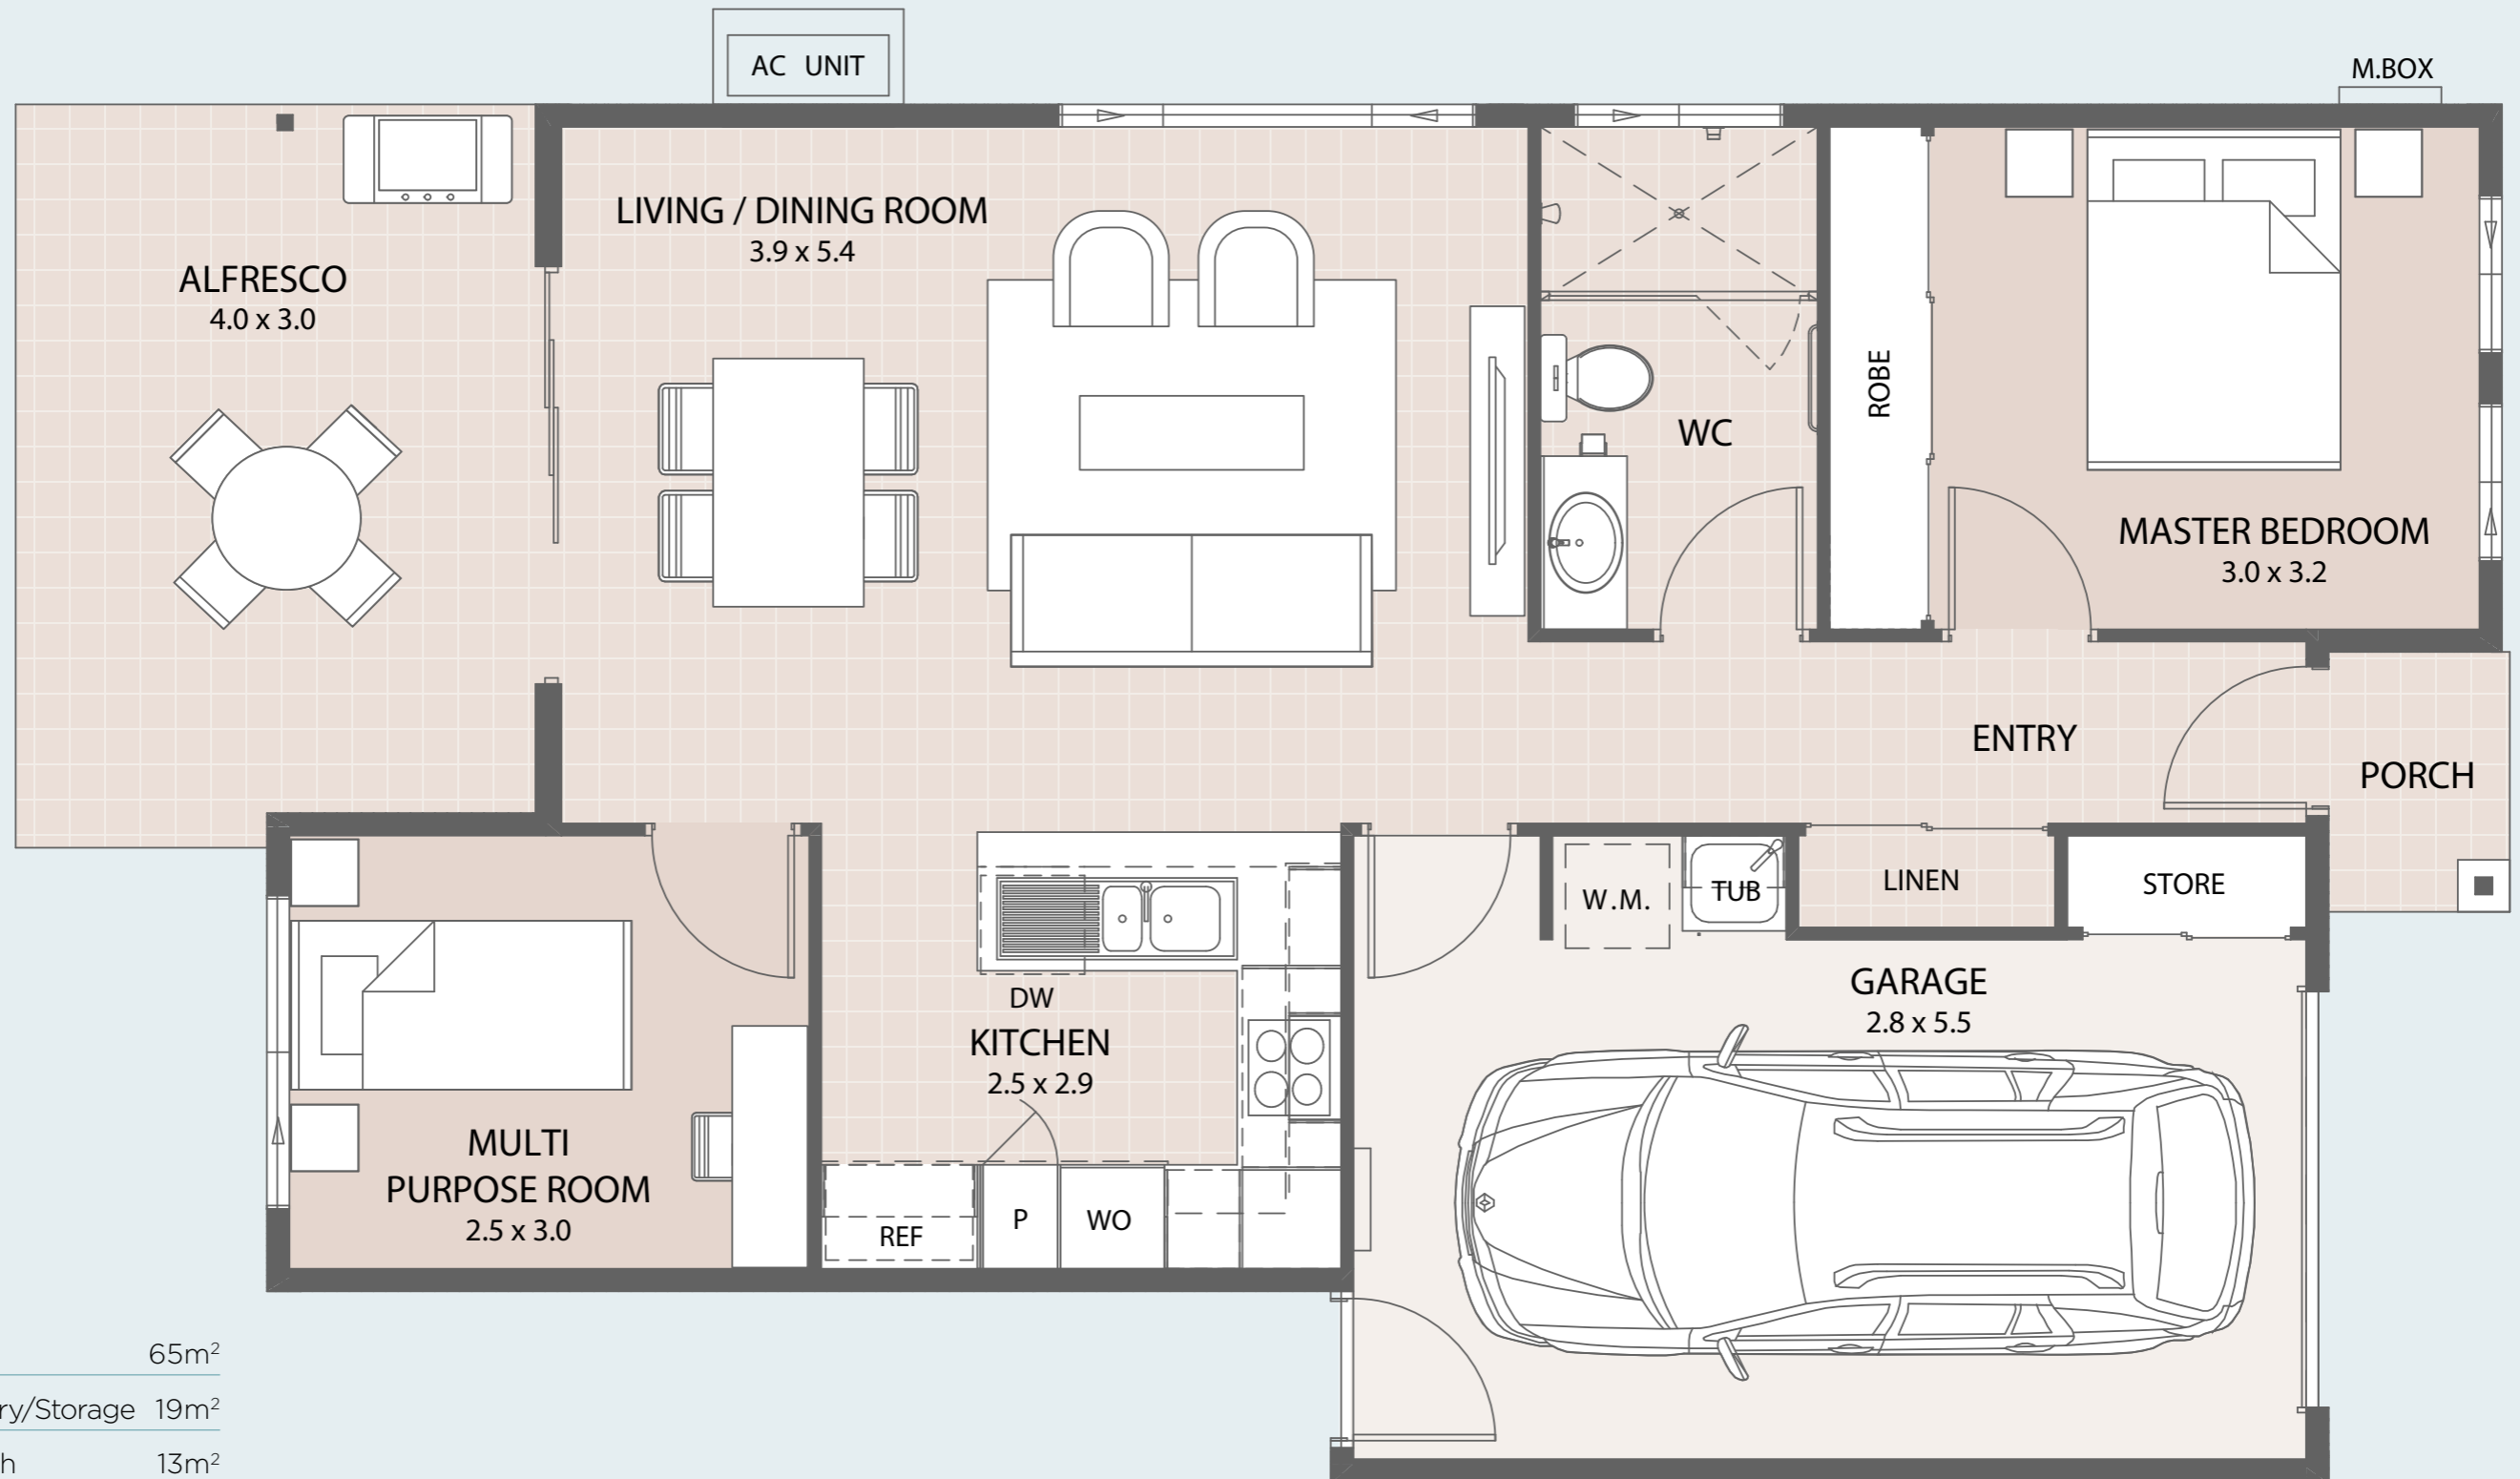

FITZROY

Internal living	65m ²
Garage/Laundry/Storage	19m ²
Alfresco/Porch	13m ²
TOTAL	98m²

House width	7.97m
House depth	12.95m