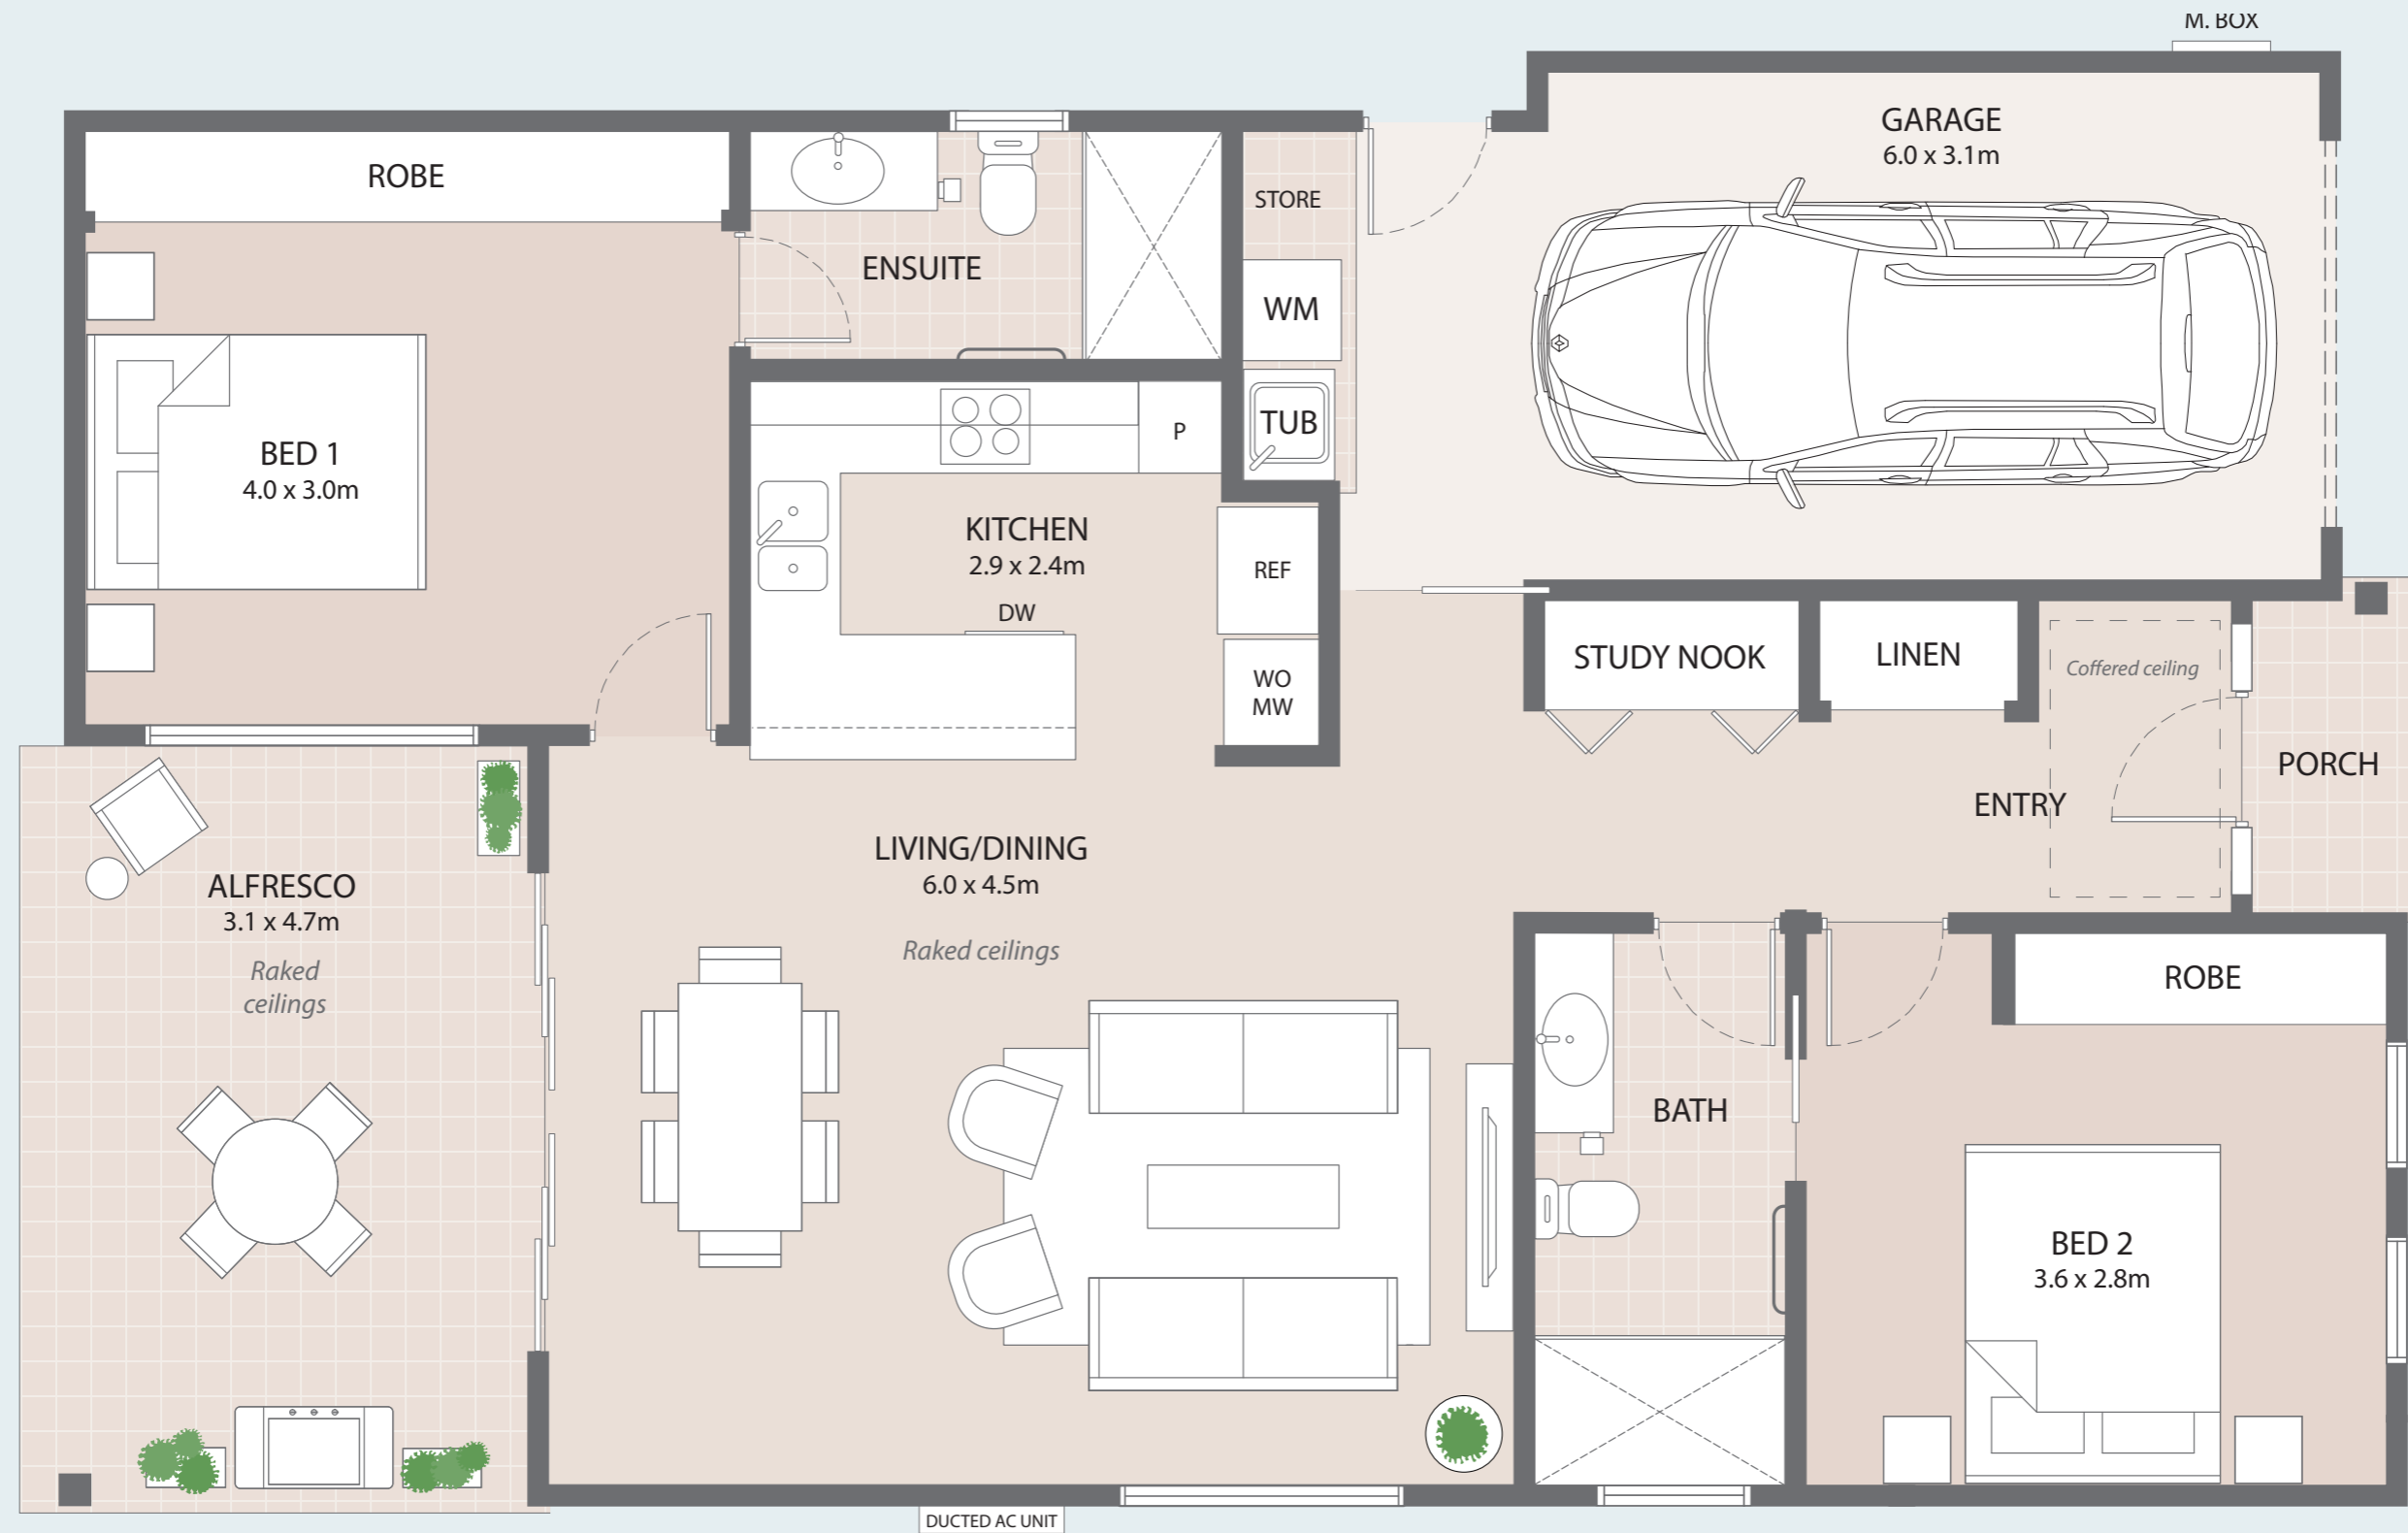

LATITUDE 102

2 | 2 | 1

Internal living	91m ²
Garage/Laundry/Storage	21m ²
Alfresco/Porch	17m ²
TOTAL	129m²